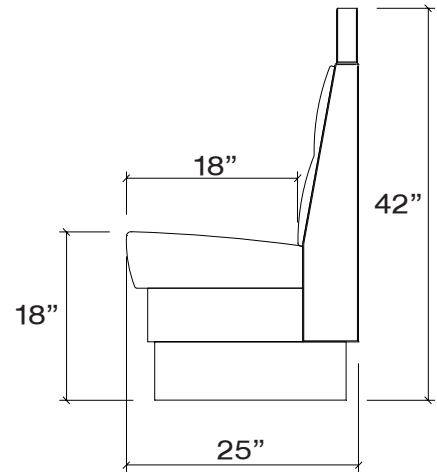

Columbia

Free standing single or double fully upholstered booth with 36" ends arching to 42" at center and a plain back framed by a 6" pillow. Standard lengths 30", 48", 60" and 72". Standard finish for kickbase is black vinyl.

Yale

Free standing 42" tall single or double fully upholstered booth with a split back and dual pads. Standard lengths 30", 48", 60" and 72". Standard finish for kickbase is black vinyl.

waymar

www.waymar.com