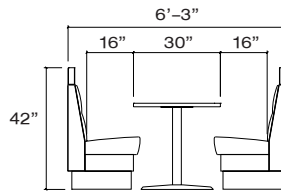

Columbia

Free standing single or double fully upholstered booth with 36" ends arching to 42" at center and a plain back framed by a 6" pillow. Standard lengths 30", 48", 60" and 72". Standard finish for kickbase is black vinyl.

Yale

Free standing 42" tall single or double fully upholstered booth with a split back and dual pads. Standard lengths 30", 48", 60" and 72". Standard finish for kickbase is black vinyl.

waymar

www.waymar.com