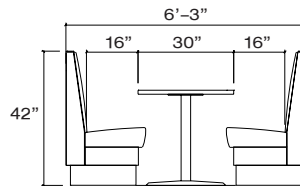

Columbia

Free standing single or double fully upholstered booth with 36" ends arching to 42" at center and a plain back framed by a 6" pillow. Standard lengths 30", 48", 60" and 72". Standard finish for kickbase is black vinyl.

Yale

Free standing 42" tall single or double fully upholstered booth with a split back and dual pads. Standard lengths 30", 48", 60" and 72". Standard finish for kickbase is black vinyl.

waymar

www.waymar.com