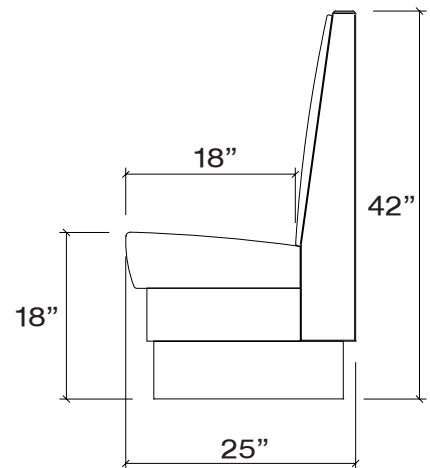

Columbia

Free standing single or double fully upholstered booth with 36" ends arching to 42" at center and a plain back framed by a 6" pillow. Standard lengths 30", 48", 60" and 72". Standard finish for kickbase is black vinyl.

Yale

Free standing 42" tall single or double fully upholstered booth with a split back and dual pads. Standard lengths 30", 48", 60" and 72". Standard finish for kickbase is black vinyl.

waymar

www.waymar.com