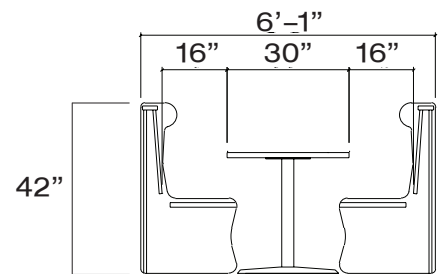

Woodcrest Series 1

Woodcrest Series 2

Woodcrest Series 3

Free standing 42" tall single or double solid wood booths. Finish with any of our in-house wood stains. Also available with 3" upholstered seat and back cushions. Upholstered seat is 22" deep and choice of either one 16" or two 8" back cushions.